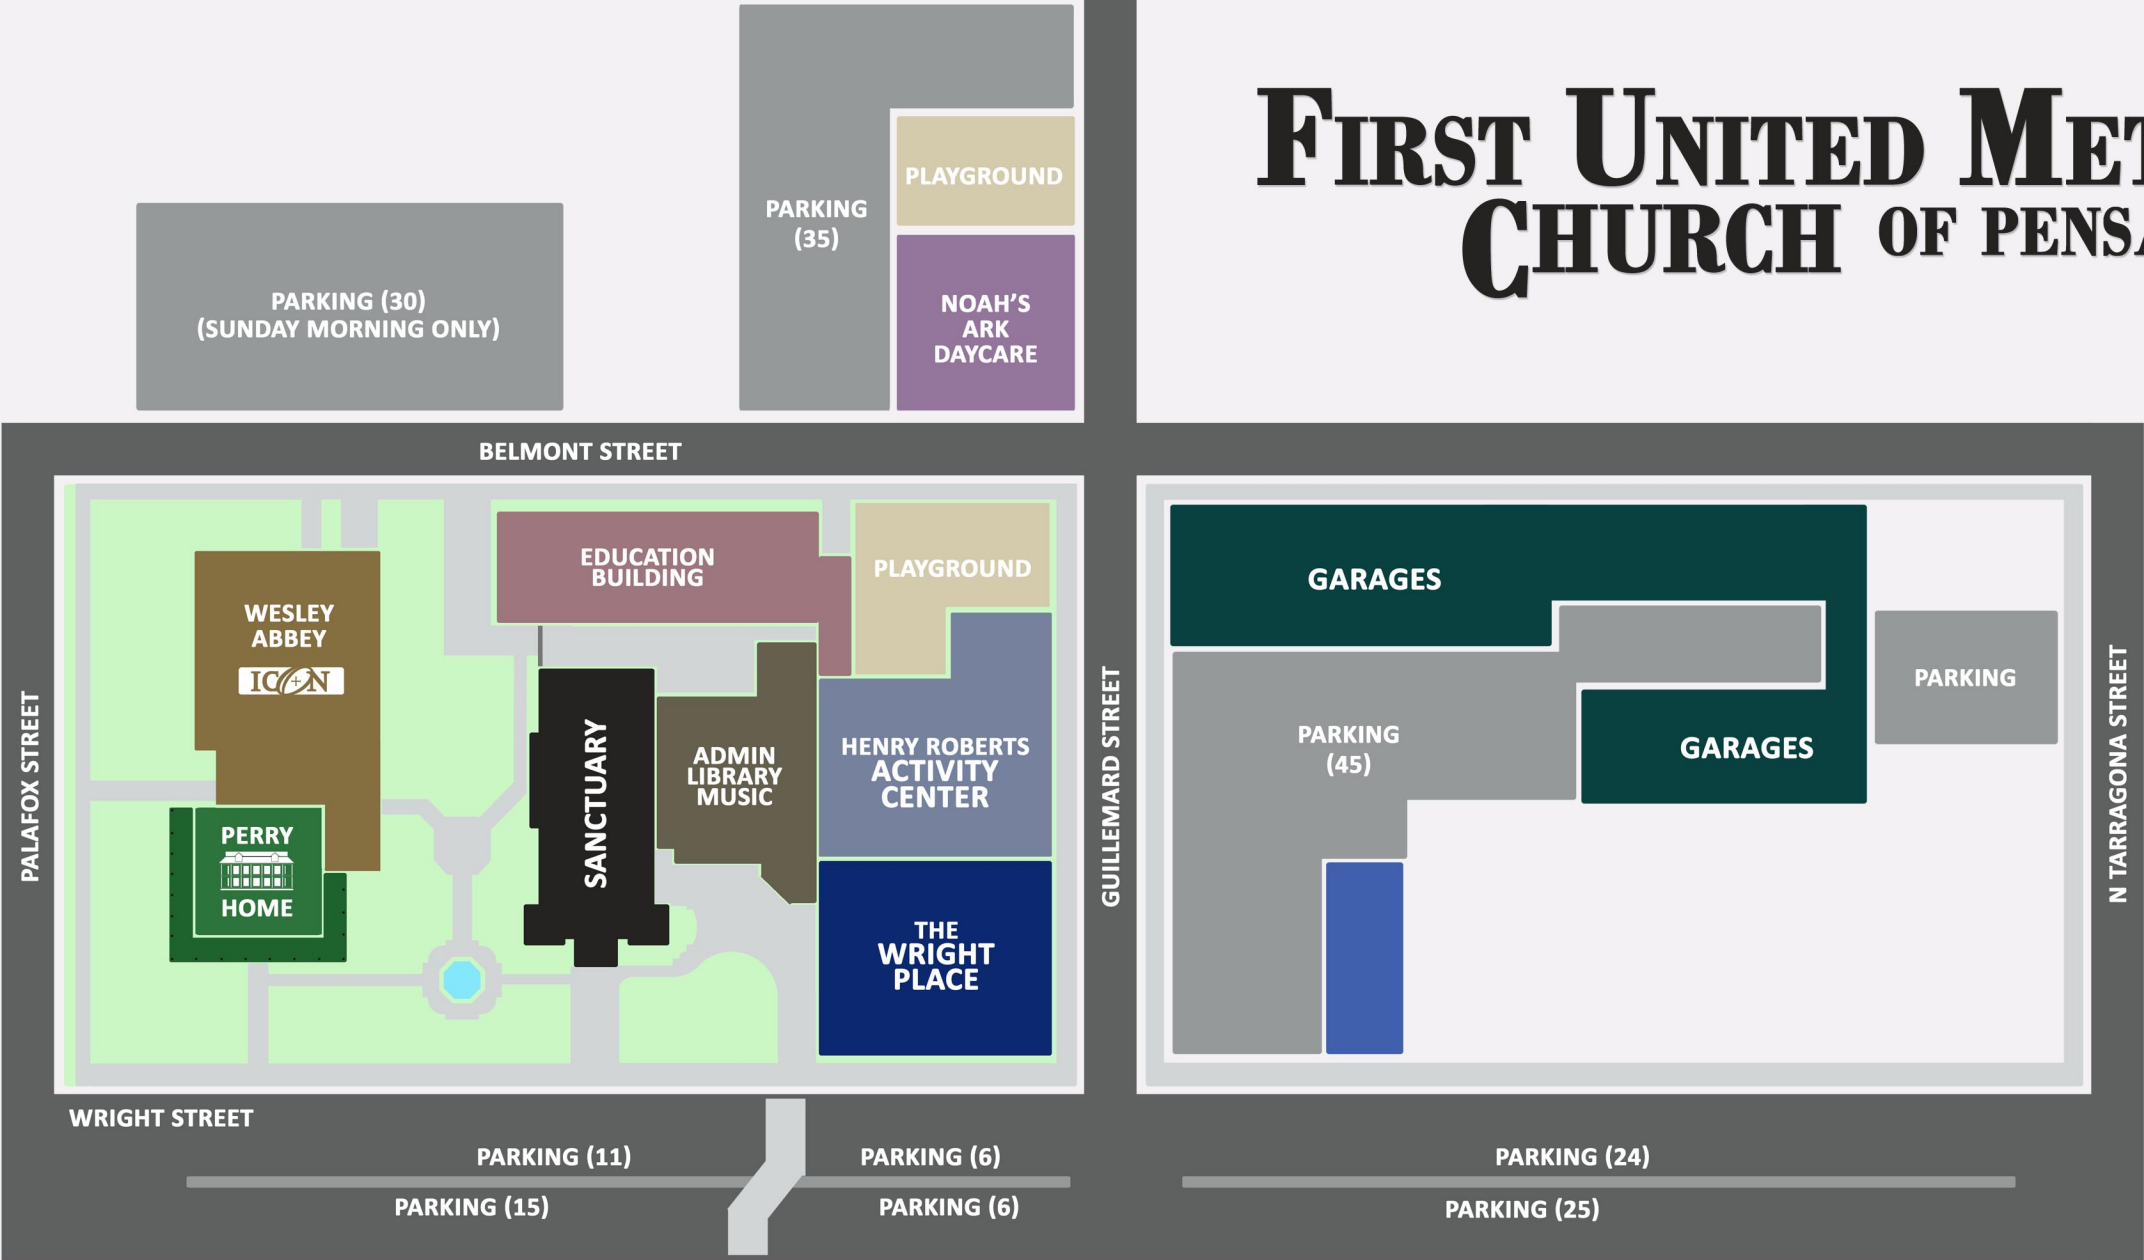

FIRST UNITED METHODIST CHURCH OF PENSACOLA

OVERVIEW MAP

- SANCTUARY
- ADMIN/LIBRARY/MUSIC
- THE WRIGHT PLACE
- HENRY ROBERTS ACTIVITY CENTER
- EDUCATION BUILDING/LEP
- WESLEY ABBEY
- PERRY HOME
- YOUTH BUILDING
- OUTREACH BUILDING
- NOAH'S ARK PRESCHOOL
- GARAGES
- PLAYGROUND
- PARKING (# OF SPACES)
- WESLEY HAVEN